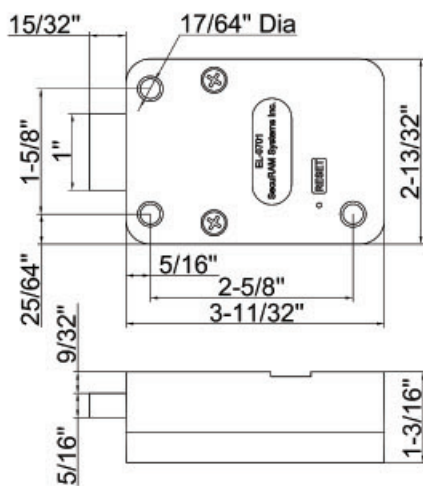

SafeLogic Basic Part #EC-0601A

SwingBolt Part #EL-0601

DeadBolt Part #EL-0701

SpringBolt Part #EL-0801

StrikeBolt Part #EL-0901

Specifications:

Power Supply	(1) 9V Alkaline battery (Duracell)	Power Supply Range	DC 4.5V ~ 12V
Code Length	6 digits	Active Current	< 20mA
Standby Current	< 15µA	Operating Humidity	90% Maximum
Battery Low Voltage	5.2±0.2V	Temperature Range	-40°F~158°F (-40°C~70°C)