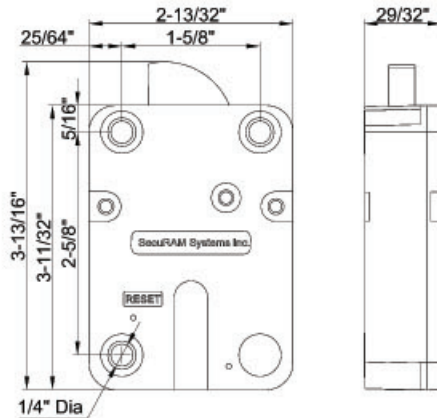

SafeLogic Basic Part #EC-0601A

SwingBolt Part #EL-0601

DeadBolt Part #EL-0701

SpringBolt Part #EL-0801

StrikeBolt Part #EL-0901

Specifications:

Power Supply	(1) 9V Alkaline battery (Duracell)	Power Supply Range	DC 4.5V ~ 12V
Code Length	6 digits	Active Current	< 20mA
Standby Current	< 15µA	Operating Humidity	90% Maximum
Battery Low Voltage	5.2±0.2V	Temperature Range	-40°F~158°F (-40°C~70°C)