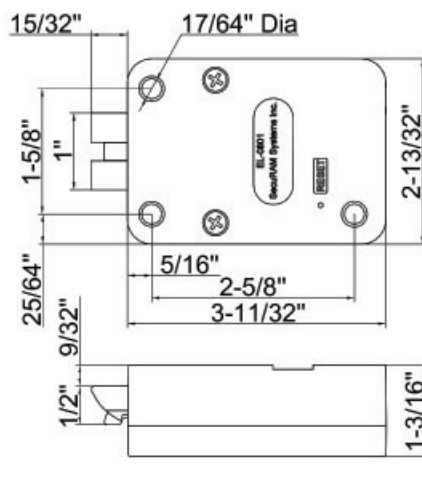

SafeLogic Basic Part #EC-0601A

SwingBolt Part #EL-0601

DeadBolt Part #EL-0701

SpringBolt Part #EL-0801

StrikeBolt Part #EL-0901

Specifications:

Power Supply	(1) 9V Alkaline battery (Duracell)	Power Supply Range	DC 4.5V ~ 12V
Code Length	6 digits	Active Current	< 20mA
Standby Current	< 15µA	Operating Humidity	90% Maximum
Battery Low Voltage	5.2±0.2V	Temperature Range	-40°F~158°F (-40°C~70°C)