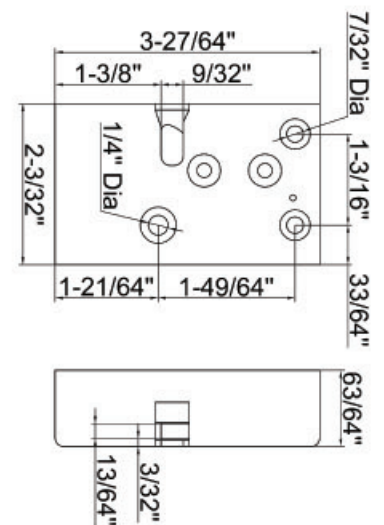

SafeLogic Basic Part #EC-0601A

SwingBolt Part #EL-0601

DeadBolt Part #EL-0701

SpringBolt Part #EL-0801

StrikeBolt Part #EL-0901

Specifications:

Power Supply	(1) 9V Alkaline battery (Duracell)	Power Supply Range	DC 4.5V ~ 12V
Code Length	6 digits	Active Current	< 20mA
Standby Current	< 15µA	Operating Humidity	90% Maximum
Battery Low Voltage	5.2±0.2V	Temperature Range	-40°F~158°F (-40°C~70°C)