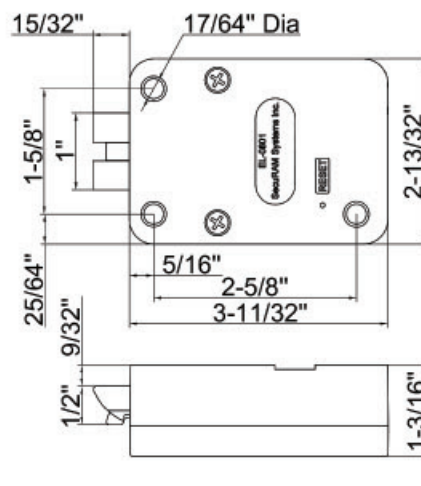

SafeLogic Basic Part #EC-0601A

SwingBolt Part #EL-0601

DeadBolt Part #EL-0701

SpringBolt Part #EL-0801

StrikeBolt Part #EL-0901

Specifications:

Power Supply	(1) 9V Alkaline battery (Duracell)	Power Supply Range	DC 4.5V ~ 12V
Code Length	6 digits	Active Current	< 20mA
Standby Current	< 15µA	Operating Humidity	90% Maximum
Battery Low Voltage	5.2±0.2V	Temperature Range	-40°F~158°F (-40°C~70°C)