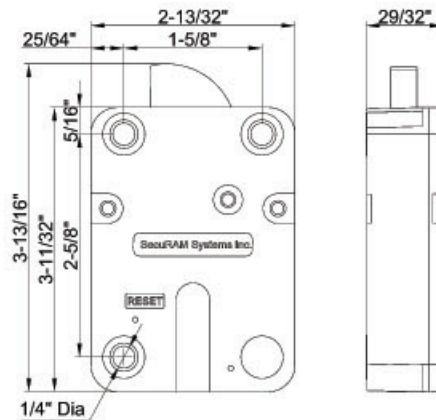

SafeLogic Basic Part #EC-0601A

SwingBolt Part #EL-0601

DeadBolt Part #EL-0701

SpringBolt Part #EL-0801

StrikeBolt Part #EL-0901

Specifications:

Power Supply	(1) 9V Alkaline battery (Duracell)	Power Supply Range	DC 4.5V ~ 12V
Code Length	6 digits	Active Current	< 20mA
Standby Current	< 15µA	Operating Humidity	90% Maximum
Battery Low Voltage	5.2±0.2V	Temperature Range	-40°F~158°F (-40°C~70°C)