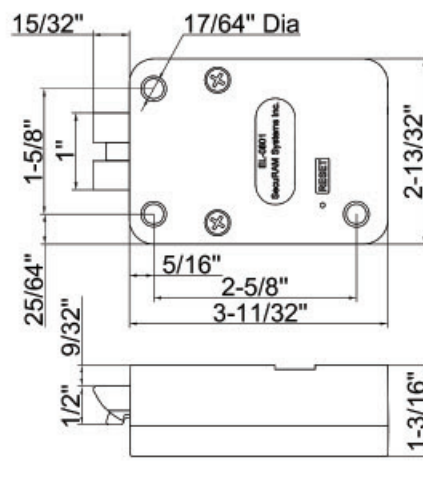

SafeLogic Basic Part #EC-0601A

SwingBolt Part #EL-0601

DeadBolt Part #EL-0701

SpringBolt Part #EL-0801

StrikeBolt Part #EL-0901

Specifications:

Power Supply	(1) 9V Alkaline battery (Duracell)	Power Supply Range	DC 4.5V ~ 12V
Code Length	6 digits	Active Current	< 20mA
Standby Current	< 15µA	Operating Humidity	90% Maximum
Battery Low Voltage	5.2±0.2V	Temperature Range	-40°F~158°F (-40°C~70°C)